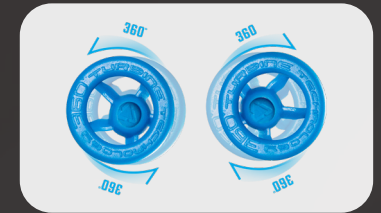

ENDURANCE HELMET TECHNOLOGY

PREMIUM OPEN FACE HEAD AND BRAIN PROTECTION

SUNGLASS DOCK

For convenient and safe storage with anti-slip function

MAXIFLOW AIR CHANNELS

4.0 Endurance Helmet - 23 Vents
3.0 Endurance Helmet - 19 Vents

360° TURBINE TECHNOLOGY

Reduces forces associated with concussion